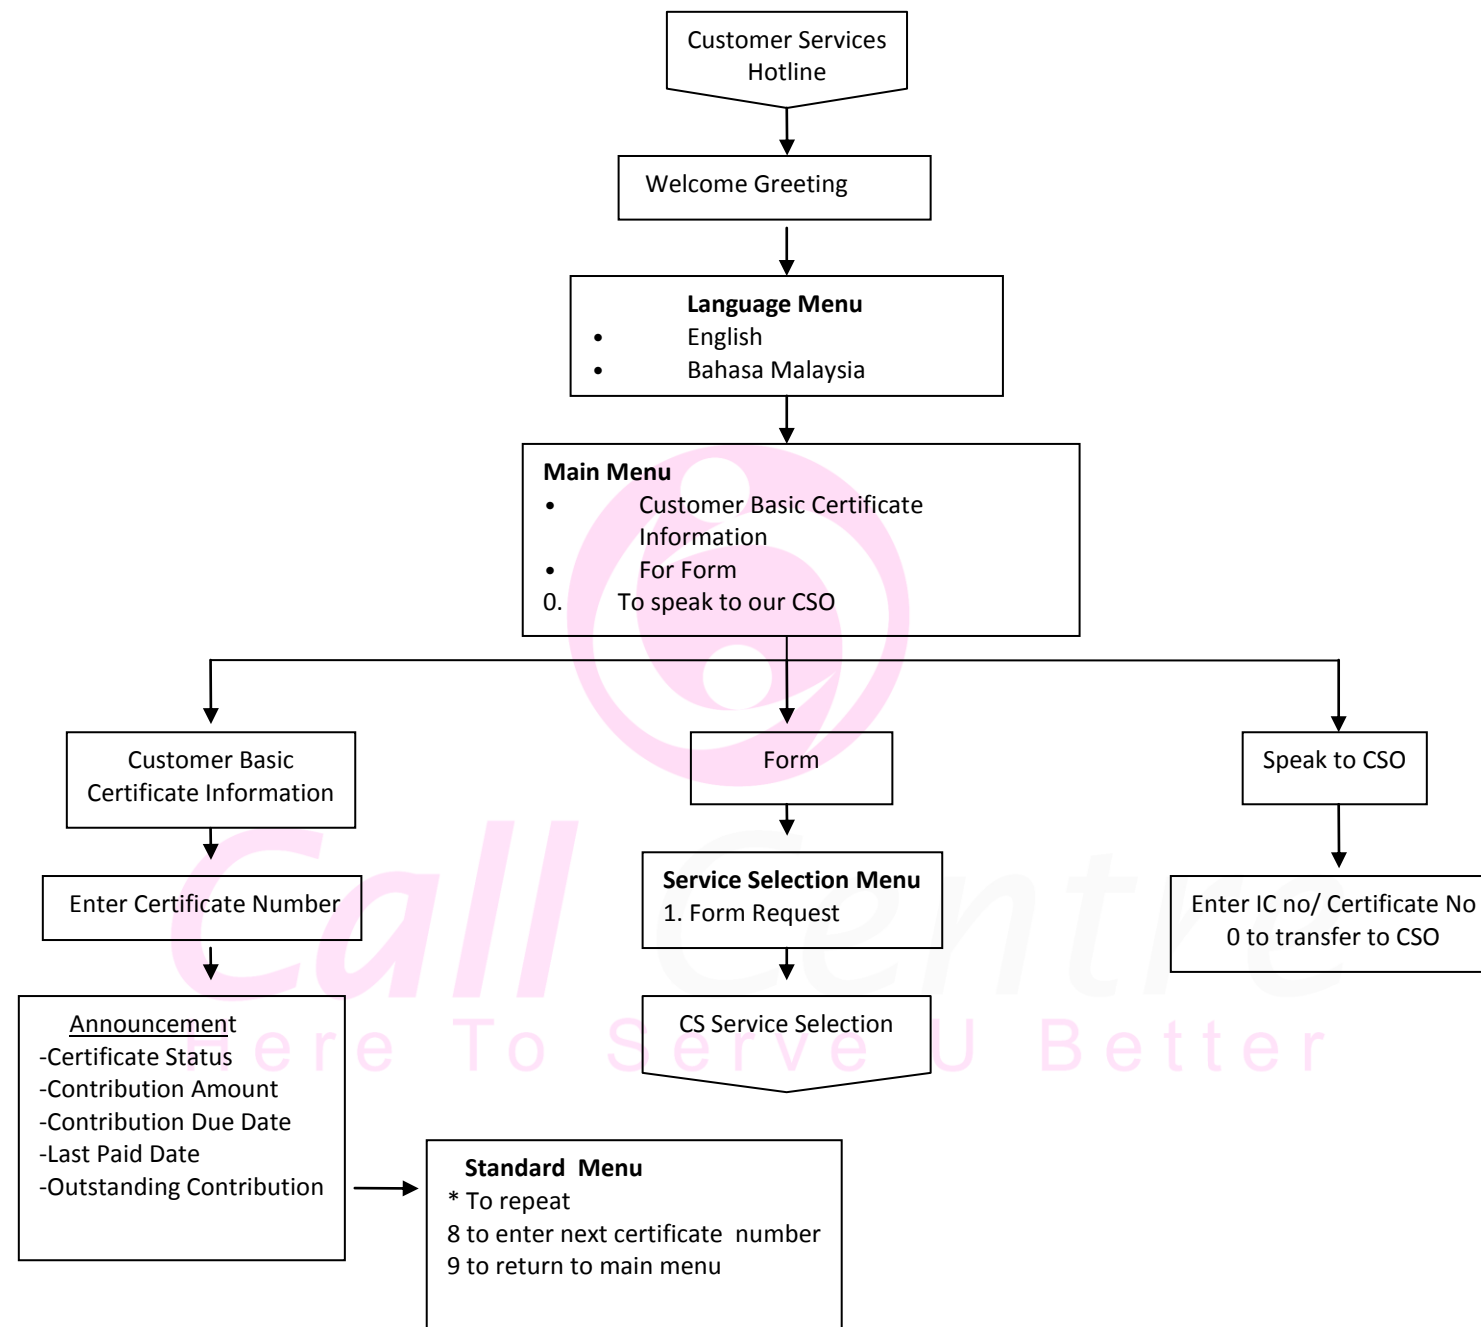

Takaful Customer Service Careline