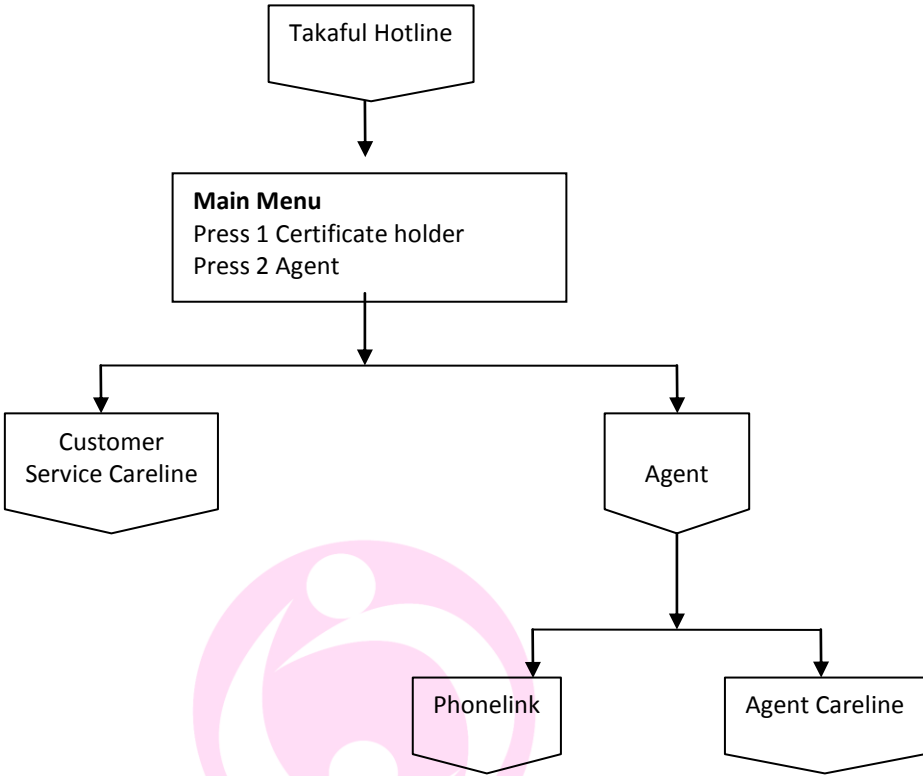

Takaful Careline

Call Centre
Here To Serve U Better